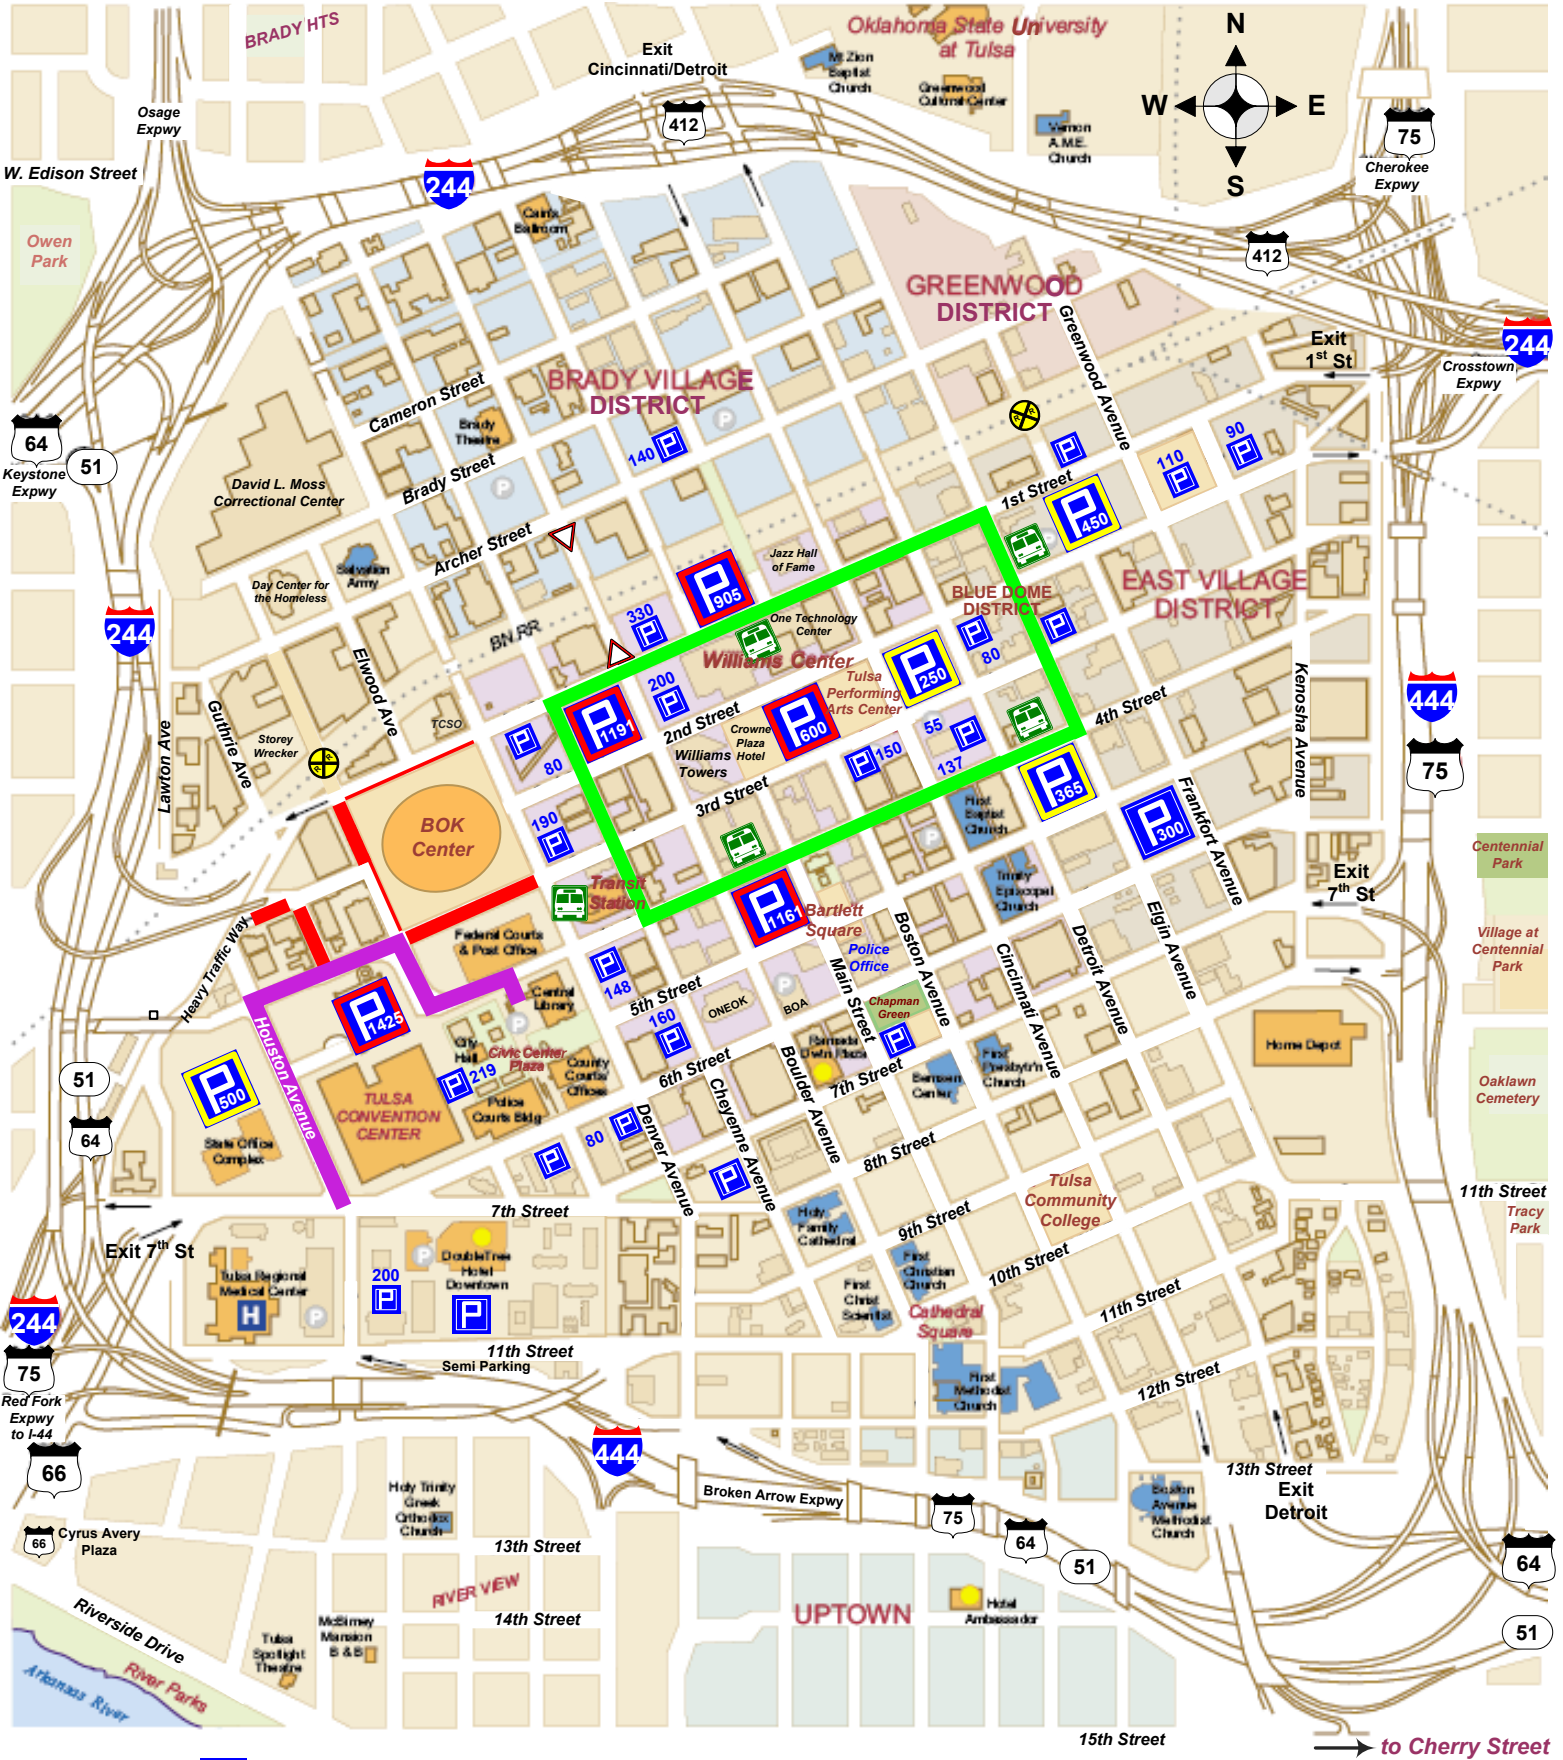

# BOK Center Street Closure, Parking, and Shuttle Service; Route to the Library

- Public Parking Garage
- Public Parking Lot
- Private Parking Lot
- Shuttle Service Stops
- To the Library
- BOK Street Closure
- BOK Shuttle Route

**Tulsa**  
A New Kind of Energy.

→ to Cherry Street